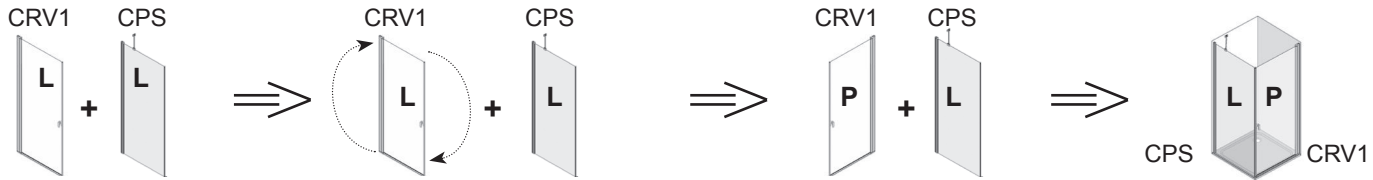

3

CPS

4

CRV1

14

How to
make right
side door
from one
left side
door.

1

15

3 CRV1

4

CRV1

CPS 80/90 ±195 mm
CPS 100 ±245 mm