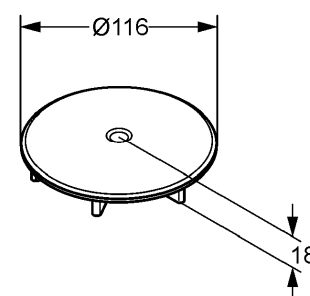

Product: **KLUDI TASSO 90 pop up waste, trim set**

Ref.: **7137005-00**

Product description

pop up waste
trim set
Ø 116 mm

Finishes:
05 chrome

Product picture

Advertisement

- * KLUDI GmbH & Co KG KLUDI TASSO 90 pop up waste trim set item no 7137005-00
- ** chrome plated plastic, DIN EN 274
- *** trim set for pop up waste TASSO 90 item no. 2109100-00

pop up waste trim set, manufacturer KLUDI GmbH & Co KG KLUDI TASSO 90 pop up waste trim set item no. 7137005-00, chrome plated plastic, diameter Ø 116 mm, as trim set for pop up waste TASSO 90 item no. 2109100-00, in accord. to DIN EN 274,

Dimensional drawing I

Dimensional drawing II